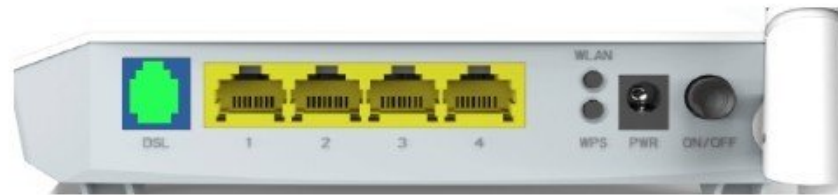

Connection Status **Unconfigured**

Advanced

IPTV

Primary Setup

Link Type

Connection Type **1**

Auto PVC scan **2** ☐

Country / Region **3**

ISP **4**

VPI/VCI **5** VPI (0-255) VCI **6** (0-65535)

Activate Windows
Go to Settings to activate Windows